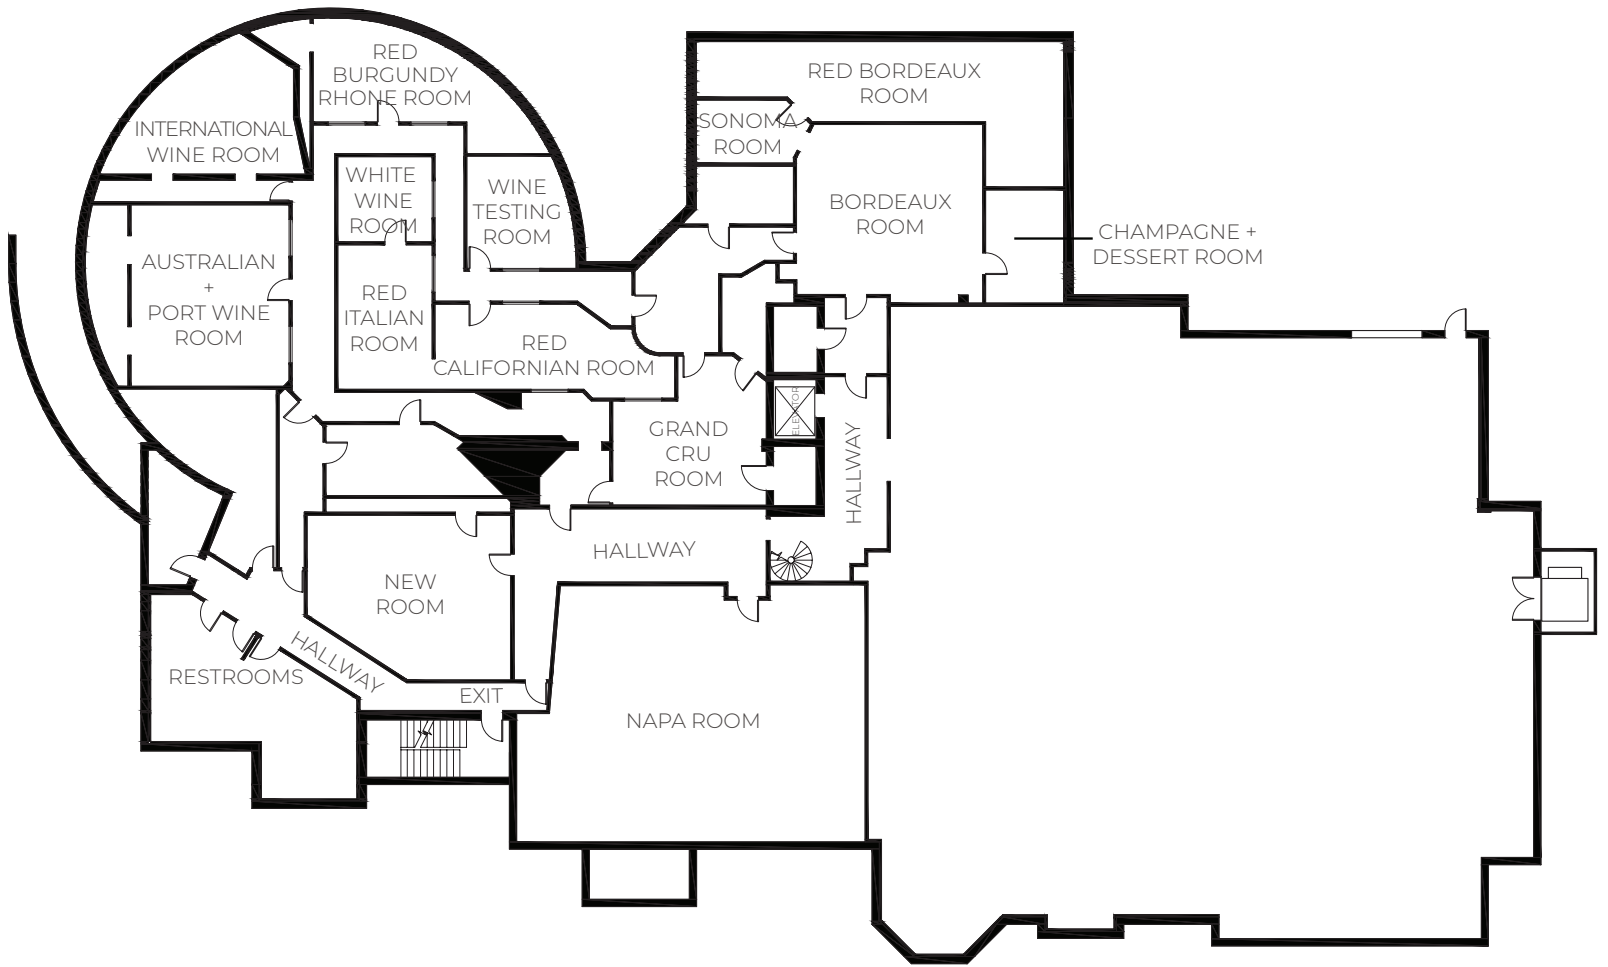

## GRAND CASCADES LODGE

An extraordinary array of unique dedicated meeting spaces featuring:

- 1 Ballroom
- 10 Break-Out Rooms
- 5 Restaurants
- 3 Distinct Reception Venues

## MEETING + BANQUET FACILITIES

VENUE	DIMENSIONS W' x L' x H'	SQUARE FEET	CLASSROOM	RECEPTION	BANQUET
Emerald Ballroom	SEE BELOW	5,365	225	450	360 / 310 D
Emerald I	37' x 50' x 20'	1,850	75	150	115 / 90 D
Emerald II	37 x 86' x 20'	3,182	150	300	240 / 200 D
Garden Room	52' x 28' x 9'	1,456	60	100	70 / 50 D
Garden Patio {Outdoor}	62' x 18'	1,116	n/a	100	
Wedding Garden {Outdoor}				250	
Grand Rotunda	70' Diameter	2,500		225	180
Chestnut Room	74' x 34' x 9'	2,500	54	150	100 / 60 D
Napa Room	45' x 36' x 9'	1,620	60	100	80
Restaurant Latour	34' x 26' x 9'	884			32
Crystal Tavern	52' x 28' x 9'	1,456		100	50
The Wine Cellar		Over 6,000			
The Bordeaux Room	27' x 25' x 9'	675		50	25
The Grand Cru Room	22' x 21' x 9'	462		24	12
Silver Springs Room	42' x 41'	1,681	50	105	60
Flora Springs Room	26' x 42' x 9'	1,092	40	100	60
Saratoga Room*	69' x 33' x 9'	2,297	60	125	100 / 60 D
The Cigar Bar	35' x 25' x 9'	875			60
Willow Springs Board Room	25' x 28' x 9'	700	30	60	40
Gallium Board Room	26' x 16' x 9'	416	12		
The Tropical Biosphere	100' x 100'	10,000		300	
Fire & Water Terrace {Outdoor}	75' x 50'	3,750		600	450
Chef's Garden {Outdoor}	30' x 20'	600		100	50
Springs Bistro {Indoor}	38' x 46' x 10'	1,748		60	40
Springs Bistro {Outdoor}	55' x 64'	3,520			80 / 85
Cliff's Lounge		3,520		50	
Amphitheatre {Outdoor}					
Big Sky Pavilion {Outdoor - Seasonal}	82' x 82'	6,700		499	499 / 350 D

Please note that capacities are subject to change based on set-up requirements.

{\*Room can be divided. D = Dance Floor}

# GRAND CASCADES LODGE — WINE CELLAR LEVEL