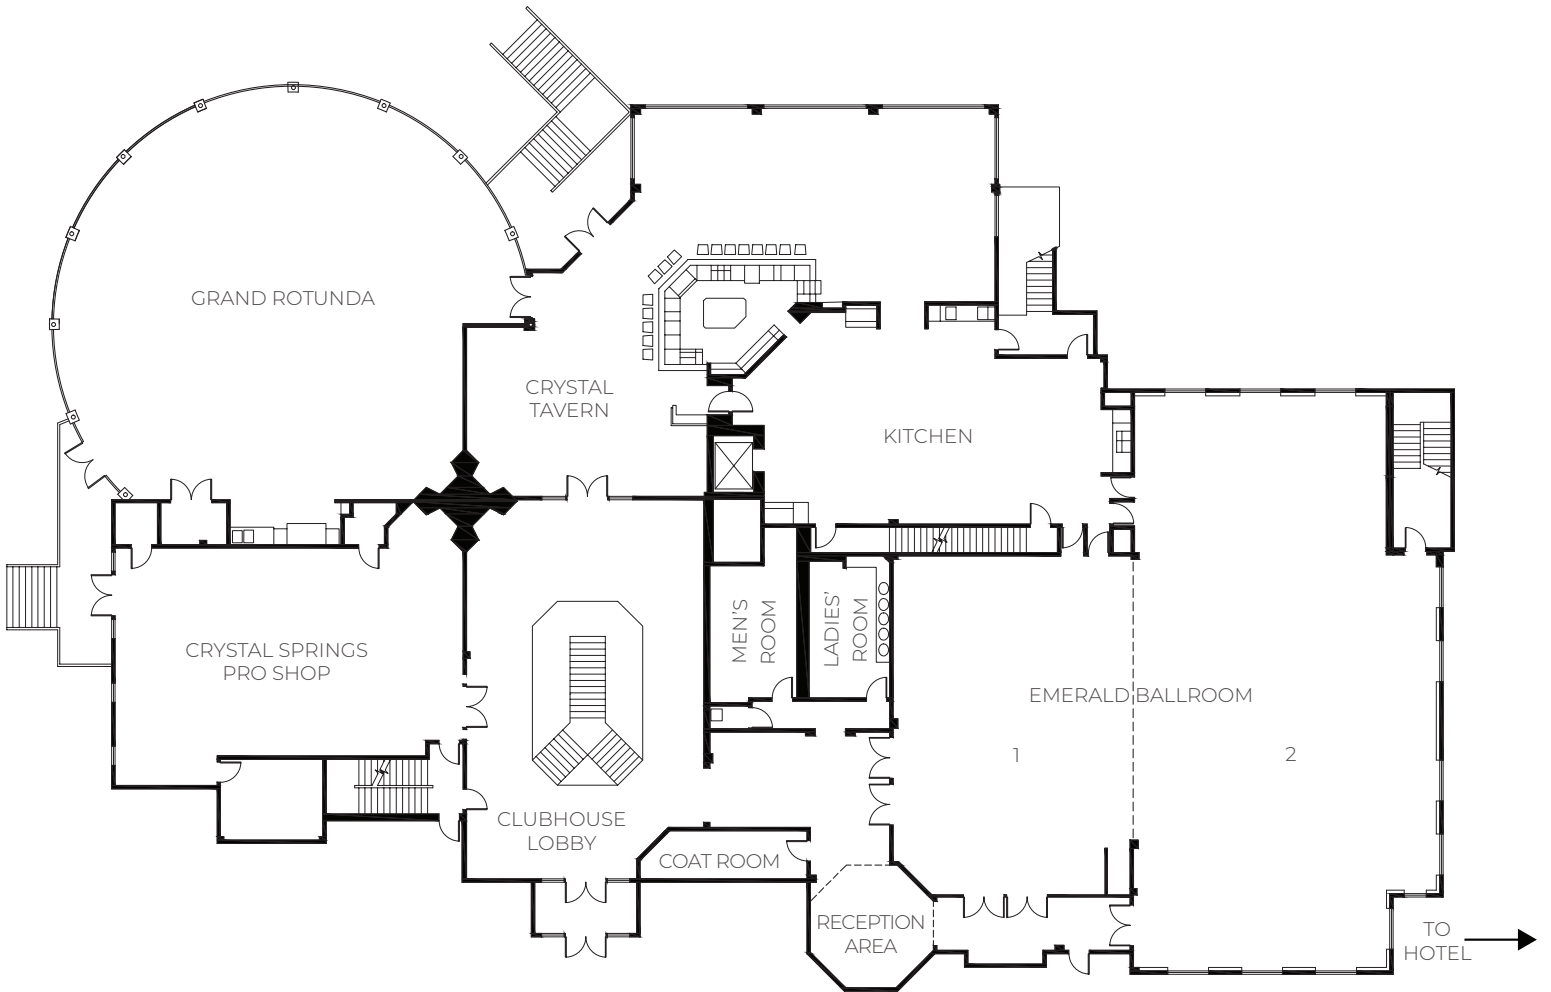

GRAND CASCADES LODGE — MAIN LEVEL