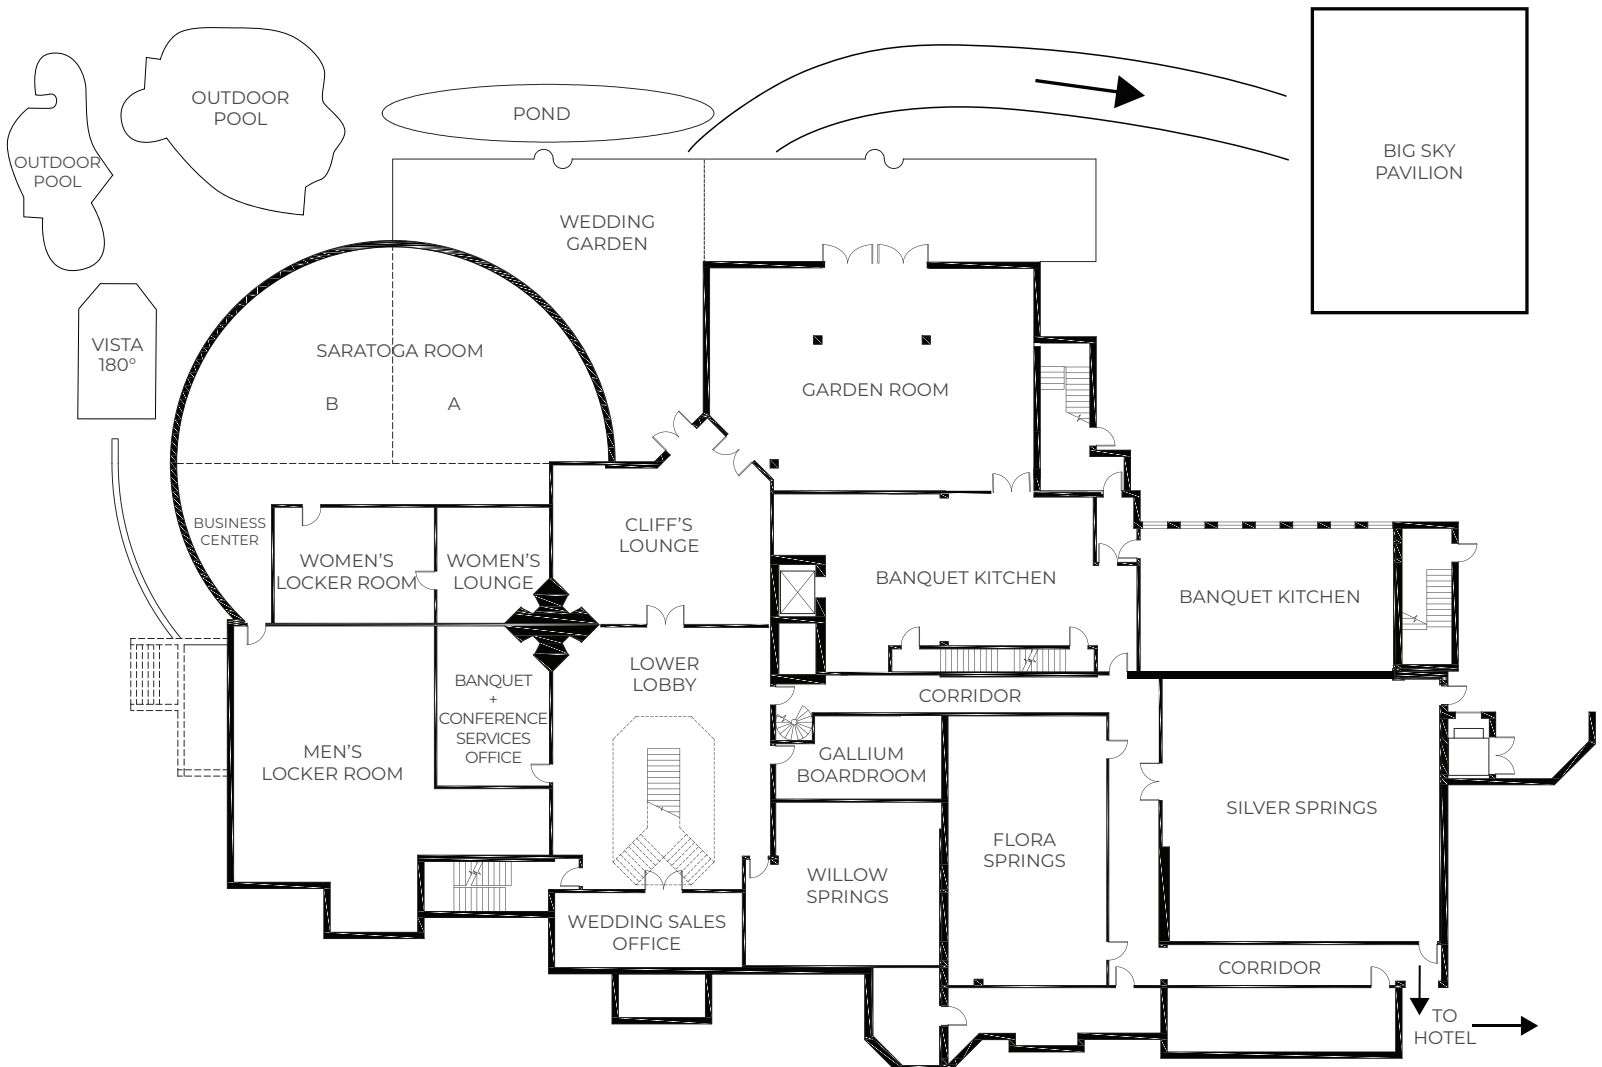

GRAND CASCADES LODGE — GROUND LEVEL